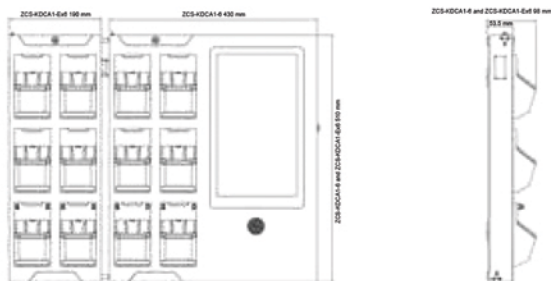

Dimensions

Units:mm

Specifications

	ZCS-KDCA1-6N/EX6
System	
Operating System	Windows10
Processor	Intel N3710
Application System	Data Docking Station Management Software
RAM	4GB
User Management	Admin / User
Log Management	User login / User operation / Alarm / Update
Display	
Size	13.3"
Resolution	1920 x 1080
Touch Screen	Supported
Search & Playback	
File Type	Video, Audio, Pic, Log
Search Mode	Duration filter / Tag
Playback Resolution	1 x 1080p@30ip
Functions	Querying, Viewing, Downloading, Removing
Slot	
	ZCS-KDCA1-6: 6 Slots by default, supports 6 units of Body Worn Camera Supports up to 3 extended modules (6 slots per module) Applies to DSJ-U1-W
Default Slot	ZCS-KDCA1-6N: 6 Slots by default, supports 6 units of Body Worn Camera Supports up to 3 extended modules (6 slots per module) Applies to DSJ-U1-WN
Extended Module	ZCS-KDCA1-EX6: Extended module of ZCS-KDCA1-6, 6 slots per module, supports 6 units of Body Worn Cameras Applies to DSJ-U1- ZCS-KDCA1-EX6N: Extended module of ZCS-KDCA1-6N, 6 slots per module, supports 6 units of Body Worn Cameras Applies to DSJ-U1-WN
Slot Functions	Battery charging, Data transmission, Lock, Priority slot, Automatic upgrade, Time correction
Data Loading Speed	Full load: up to 4.6MB/s per slot For priority slot: up to 15MB/s
Alarm	
System Alarm Triggers	No disk / Insufficient recording space / Network disconnected
Alarm Events	Buzzer / Alarm text
Storage	
Max. Internal HDDs	3 x 3.5" hard disk drawer (1 x 4TB Hard disk included) Max. 24TB (up to 8TB/each)
RAID	RAID 1
Interfaces	
Ethernet	1 x Gigabite network port, RJ45 interface
Audio Out	Built-in speaker
Point lock	1 x Point lock (Unlock all devices at the same time bye key)
USB	1 x USB 2.0: for extended device 2 x Mini USB: for thirdparty device charging 2 x Micro USB: for thirdparty device charging
Environmental	
Operating Temperature	-10°C ~ 55°C / 14°F ~ 131°F
Operating Humidity	10% ~ 95%
Electrical	
Power	100 ~ 240V AC, 50 ~ 60Hz ZCS-KDCA1-6/6N: Max. 105W
Power Consumption	ZCS-KDCA1-6/6N + 1 x ZCS-KDCA1-EX6/6N: Max. 135W ZCS-KDCA1-6/6N + 2 x ZCS-KDCA1-EX6/6N: Max. 165W ZCS-KDCA1-6/6N + 3 x ZCS-KDCA1-EX6/6N: Max. 195W
Emergency Power	Built-in battery: 2150mAh
Mechanical	
Weight	ZCS-KDCA1-6/6N: 10.3Kg / 22.7lb (HDD not included) ZCS-KDCA1-EX6/6N: 3.68Kg/8.11lb
Dimensions	ZCS-KDCA1-6/6N: 430 x 510 x 98mm / 16.92" x 20.08" x 3.86" ZCS-KDCA1-EX6/6N: 190 x 510 x 98mm / 7.48" x 20.08" x 3.86"