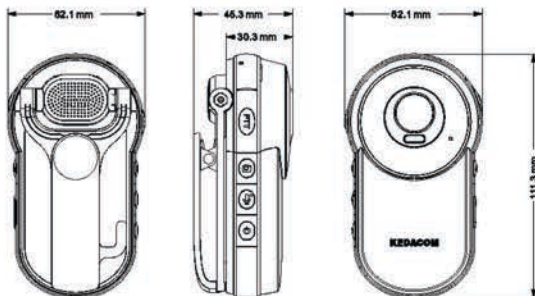

Abundant Functions and Features

- 2.2" touchscreen display
- Various shortcut button
- Supports external memory
- Supports removable clip

Dimensions

Units:mm

Specifications

System	
Operating System	Deep customized Android OS
Processor	Qualcomm 8 core 1.5GHz
Application System	Customized law-enforcing recording software system
RAM	2GB
Video	
Compression	H.264
Image Resolution	Main stream: 1080p Secondary stream: D1
Frame Rate	Main stream: 1080p@30fps Secondary stream: D1@30fps
Bitrate	64Kbps ~ 8Mbps
Dual-stream	Supported
Caption	Date and time / Customized
Watermark	Supported
Audio	
Compression	G.711a / G.7221c / ADPCM / AACLC
Coding Rate	32Kbps ~ 64Kbps
Audio Function	Bi-directional audio / AEC / Dumb / Mute
Display	
Size	2.2"
Technology	Visible under the sun
Touchscreen	Supported
Camera	
Image Sensor	1/3" progressive scan CMOS
Focal Length	2.55mm
Angle of View	Diagonal 150°, Horizontal 110°
Snapshot Resolution	13MP
Night View	2 white LED, 2 IR LED, 15M Infrared Distance
Network	
Wi-Fi	802.11 a/b/g/n
Bluetooth	Bluetooth 4.0
NFC	Not supported
Location Technology	Not supported
Storage	
ROM	16G
External Memory	Micro SD (up to 128G)
Interface	
Shortcut Button	PTT (optional) , Power on/off, Video recording, Audio recording, Snapshot, Event tag
SIM	Not supported
USB	1 x Micro USB2.0
Protection	
Protection Level	IP67
Drop Protection	2 meters drop
Battery	
Capacity	2700mAh
Replaceable	Supported
Built-in Camera Usage Time (Hours)	Wi-Fi (on) : Up to 5.7h Wi-Fi (off): Up to 6h
External Camera (720p)	Wi-Fi (on) : Up to 2.4h Wi-Fi (off): Up to 2.6h
External Camera (1080p)	Wi-Fi (on) : Up to 2.2h Wi-Fi (off): Up to 2.5h
Environmental	
Operating Temperature	-30°C ~ 70°C / -22°F ~ 158°F
Mechanical	
Weight	206g / 0.454lb (including battery)
Dimensions	111.3× 62.1 × 30.3mm / 4.38" x 2.44" x 1.19"
Accessories	
Standard	Power adapter, USB cable, Battery
Optional	Additional battery, Button / Badge camera, Ear-hook camera
* All battery claims depend on network configuration and many other factors, actual results will vary	